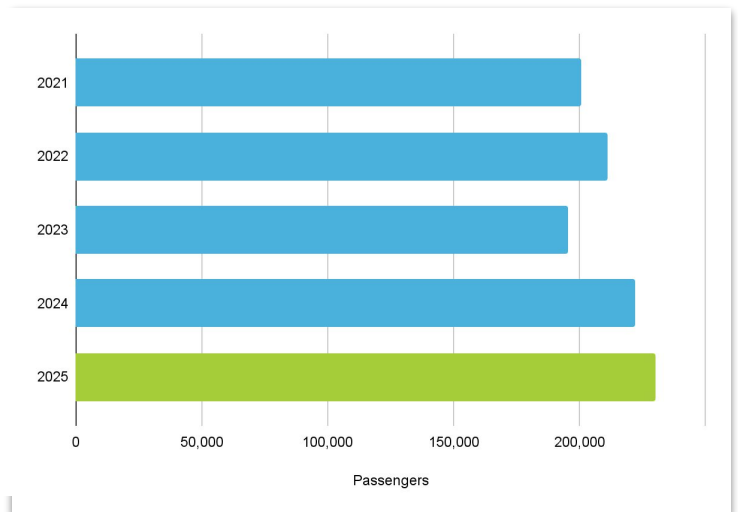

2025 Annual PIE Passenger Report

PIE's all-time passenger record has been shattered with 2,794,067 passengers in 2025, an increase of 14% over 2024.

December marked the 11th consecutive month breaking individual monthly records. December 2025 was up 4% over December 2024.

Allegiant announced new service to Atlantic City, NJ to begin in February and Huntsville, AL to begin in March.

Thank you passengers for choosing PIE!

December	Month	Change	YTD Total
Domestic	229,992	4%	2,794,067
<i>Enplanements</i>	<i>112,567</i>		
<i>Deplanements</i>	<i>117,425</i>		
Total	229,992	4%	2,794,067

By the Numbers

Passenger History by Year

November Passengers: Year Over Year

PIE flies non-stop to over 60 cities. Visit our routes page to see all destinations here.