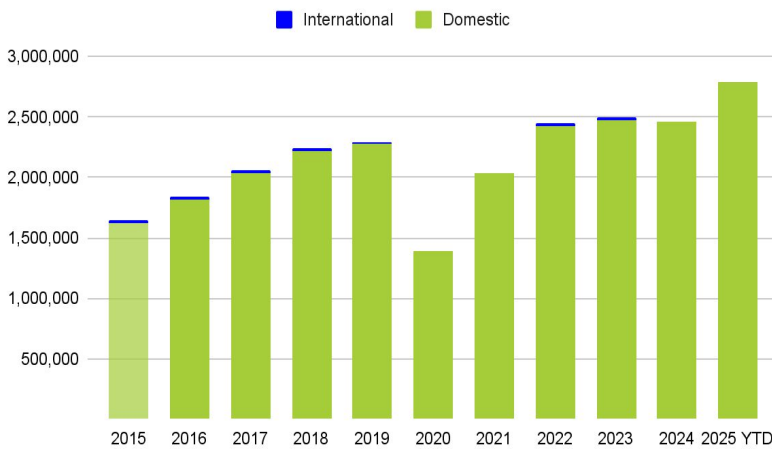

2025 Annual PIE Passenger Report

PIE's all-time passenger record has been shattered with 2,794,067 passengers in 2025, an increase of 14% over 2024.

December marked the 11th consecutive month breaking individual monthly records. December 2025 was up 4% over December 2024.

Allegiant announced new service to Atlantic City, NJ to begin in February and Huntsville, AL to begin in March.

Thank you passengers for choosing PIE!

December	Month	Change	YTD Total
Domestic	229,992	4%	2,794,067
<i>Enplanements</i>	<i>112,567</i>		
<i>Deplanements</i>	<i>117,425</i>		
Total	229,992	4%	2,794,067

By the Numbers

Passenger History by Year