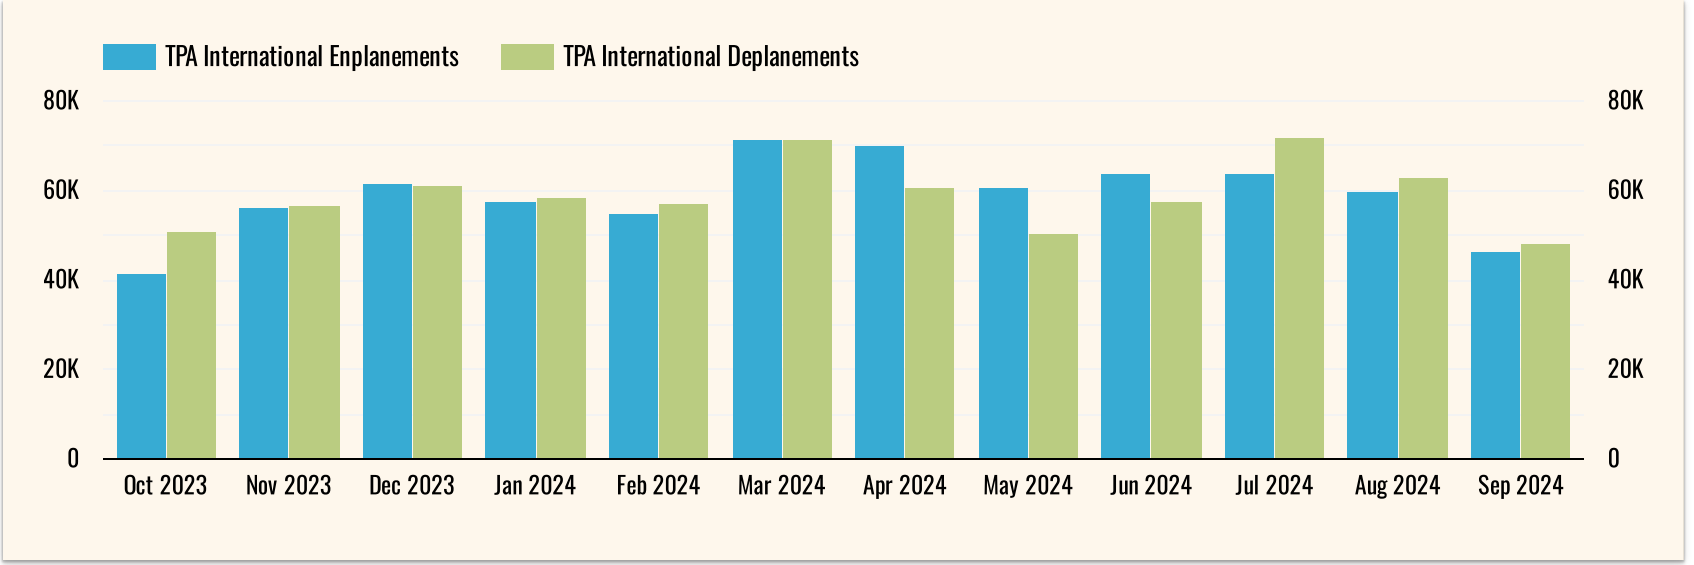

**Passenger Report**

**St. Pete–Clearwater International Airport Data**

Domestic Enplanement & Deplanements

International Enplanement & Deplanements

Monthly Enplanement & Deplanement Historical Table

Date (Year Month) ▾	Allegiant Enplanements	Allegiant Deplanements	Domestic Enplanements	Domestic Deplanements	International Enplanements	International Deplanements
Sep 2024	65,035	67,411	66,378	68,726	0	0
Aug 2024	99,434	95,833	100,643	97,029	0	0
Jul 2024	146,428	146,169	147,752	147,516	0	0
Jun 2024	135,458	135,267	136,643	136,413	0	0
May 2024	106,888	104,638	108,225	105,905	0	0
Apr 2024	103,231	91,927	107,286	95,523	0	0
Mar 2024	120,136	121,782	124,537	126,321	0	0

1 - 12 / 12 < >

**Passenger Report**

**Tampa International Airport Data**

Domestic Enplanement & Deplanements

International Enplanement & Deplanements

Monthly Enplanement & Deplanement Historical Table

Date (Year Month) ▾	TPA Domestic Enplanements	TPA Domestic Deplanements	TPA International Enplanements	TPA International Deplanements
Sep 2024	782,209	787,320	46,699	48,323
Aug 2024	901,024	893,817	59,930	62,870
Jul 2024	997,572	1,001,973	63,751	72,138
Jun 2024	1,005,344	1,005,331	63,736	57,875
May 2024	1,076,326	1,034,003	60,563	50,539
Apr 2024	1,104,785	1,024,406	70,235	60,561
Mar 2024	1,204,013	1,243,632	71,295	71,675

1 - 12 / 12 < >