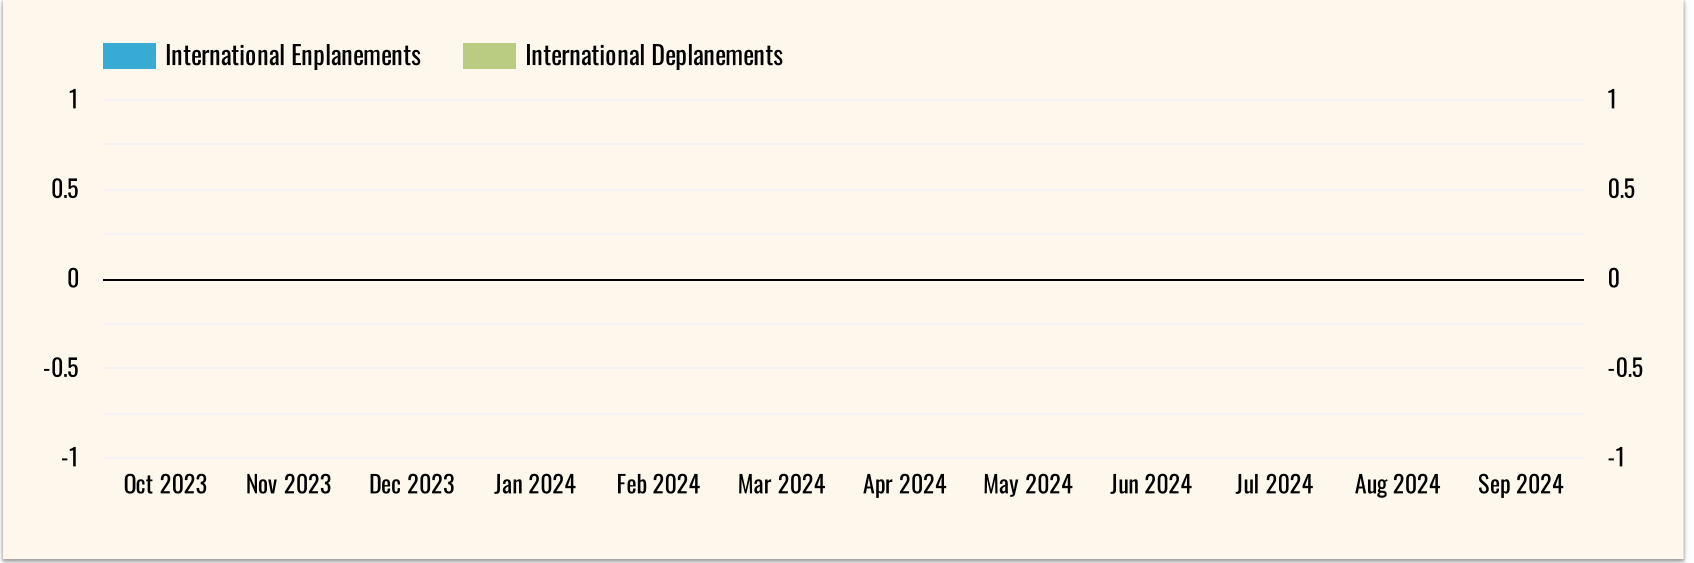

**Passenger Report**

**St. Pete–Clearwater International Airport Data**

Domestic Enplanement & Deplanements

International Enplanement & Deplanements

Monthly Enplanement & Deplanement Historical Table

Date (Year Month) ▾	Allegiant Enplanements	Allegiant Deplanements	Domestic Enplanements	Domestic Deplanements	International Enplanements	International Deplanements
Sep 2024	65,035	67,411	66,378	68,726	0	0
Aug 2024	99,434	95,833	100,643	97,029	0	0
Jul 2024	146,428	146,169	147,752	147,516	0	0
Jun 2024	135,458	135,267	136,643	136,413	0	0
May 2024	106,888	104,638	108,225	105,905	0	0
Apr 2024	103,231	91,927	107,286	95,523	0	0
Mar 2024	120,136	121,782	124,537	126,321	0	0

1 - 12 / 12 < >

**Passenger Report**

**Tampa International Airport Data**

Domestic Enplanement & Deplanements

International Enplanement & Deplanements

Monthly Enplanement & Deplanement Historical Table

Date (Year Month) ▾	TPA Domestic Enplanements	TPA Domestic Deplanements	TPA International Enplanements	TPA International Deplanements
Sep 2024	782,209	787,320	46,699	48,323
Aug 2024	901,024	893,817	59,930	62,870
Jul 2024	997,572	1,001,973	63,751	72,138
Jun 2024	1,005,344	1,005,331	63,736	57,875
May 2024	1,076,326	1,034,003	60,563	50,539
Apr 2024	1,104,785	1,024,406	70,235	60,561
Mar 2024	1,204,013	1,243,632	71,295	71,675