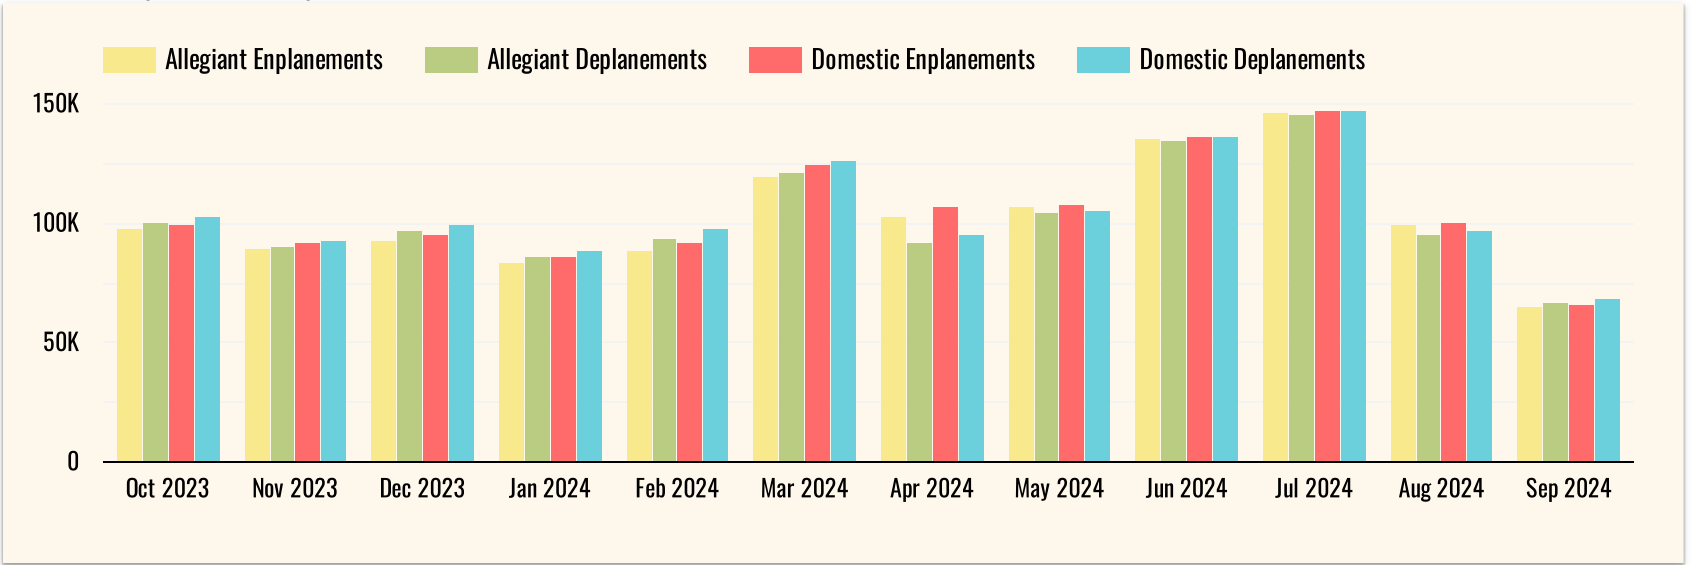

**Passenger Report**

**St. Pete–Clearwater International Airport Data**

Domestic Enplanement & Deplanements

International Enplanement & Deplanements

Monthly Enplanement & Deplanement Historical Table

Date (Year Month) ▾	Allegiant Enplanements	Allegiant Deplanements	Domestic Enplanements	Domestic Deplanements	International Enplanements	International Deplanements
Sep 2024	65,035	67,411	66,378	68,726	0	0
Aug 2024	99,434	95,833	100,643	97,029	0	0
Jul 2024	146,428	146,169	147,752	147,516	0	0
Jun 2024	135,458	135,267	136,643	136,413	0	0
May 2024	106,888	104,638	108,225	105,905	0	0
Apr 2024	103,231	91,927	107,286	95,523	0	0
Mar 2024	120,136	121,782	124,537	126,321	0	0

1 - 12 / 12 < >

**Passenger Report**

**Tampa International Airport Data**

Domestic Enplanement & Deplanements

International Enplanement & Deplanements

Monthly Enplanement & Deplanement Historical Table

Date (Year Month) ▾	TPA Domestic Enplanements	TPA Domestic Deplanements	TPA International Enplanements	TPA International Deplanements
Sep 2024	782,209	787,320	46,699	48,323
Aug 2024	901,024	893,817	59,930	62,870
Jul 2024	997,572	1,001,973	63,751	72,138
Jun 2024	1,005,344	1,005,331	63,736	57,875
May 2024	1,076,326	1,034,003	60,563	50,539
Apr 2024	1,104,785	1,024,406	70,235	60,561
Mar 2024	1,204,013	1,243,632	71,295	71,675