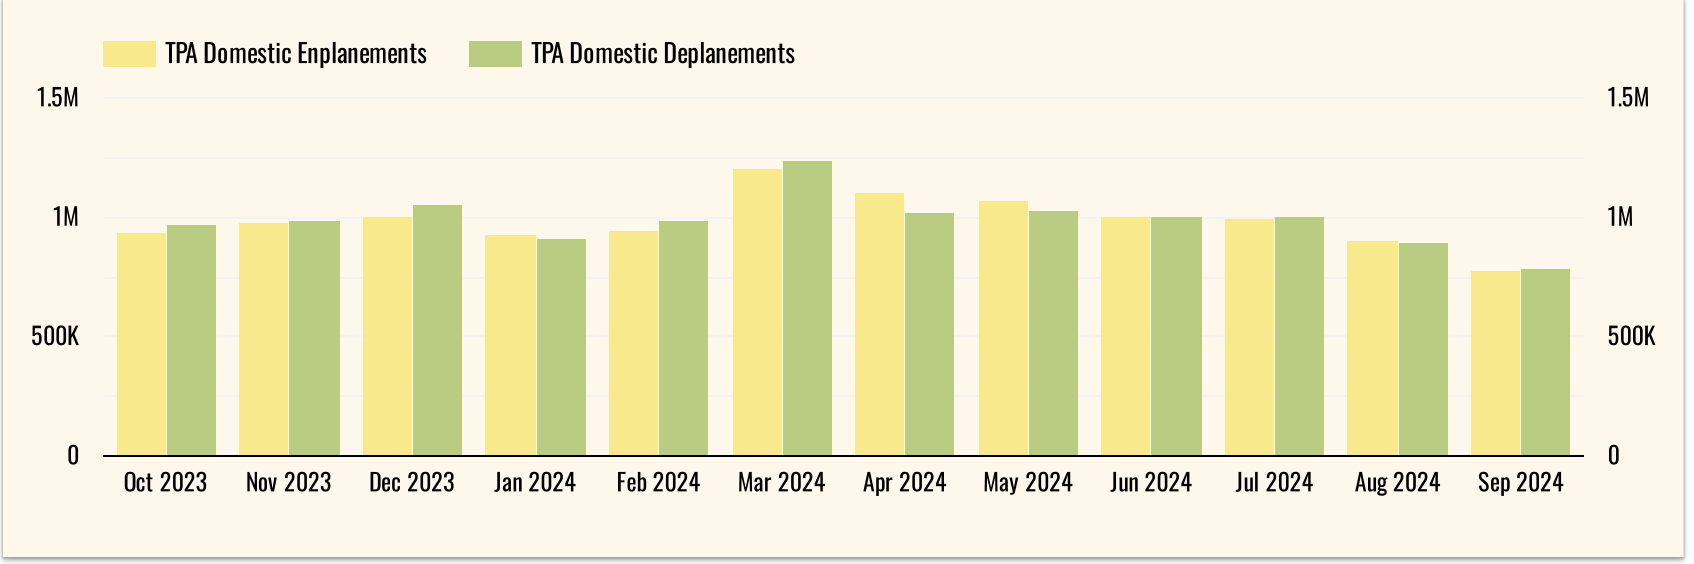

**Passenger Report**

**St. Pete–Clearwater International Airport Data**

Domestic Enplanement & Deplanements

International Enplanement & Deplanements

Monthly Enplanement & Deplanement Historical Table

Date (Year Month) ▾	Allegiant Enplanements	Allegiant Deplanements	Domestic Enplanements	Domestic Deplanements	International Enplanements	International Deplanements
Sep 2024	65,035	67,411	66,378	68,726	0	0
Aug 2024	99,434	95,833	100,643	97,029	0	0
Jul 2024	146,428	146,169	147,752	147,516	0	0
Jun 2024	135,458	135,267	136,643	136,413	0	0
May 2024	106,888	104,638	108,225	105,905	0	0
Apr 2024	103,231	91,927	107,286	95,523	0	0
Mar 2024	120,136	121,782	124,537	126,321	0	0

1 - 12 / 12 < >

**Passenger Report**

**Tampa International Airport Data**

Domestic Enplanement & Deplanements

International Enplanement & Deplanements

Monthly Enplanement & Deplanement Historical Table

Date (Year Month) ▾	TPA Domestic Enplanements	TPA Domestic Deplanements	TPA International Enplanements	TPA International Deplanements
Sep 2024	782,209	787,320	46,699	48,323
Aug 2024	901,024	893,817	59,930	62,870
Jul 2024	997,572	1,001,973	63,751	72,138
Jun 2024	1,005,344	1,005,331	63,736	57,875
May 2024	1,076,326	1,034,003	60,563	50,539
Apr 2024	1,104,785	1,024,406	70,235	60,561
Mar 2024	1,204,013	1,243,632	71,295	71,675