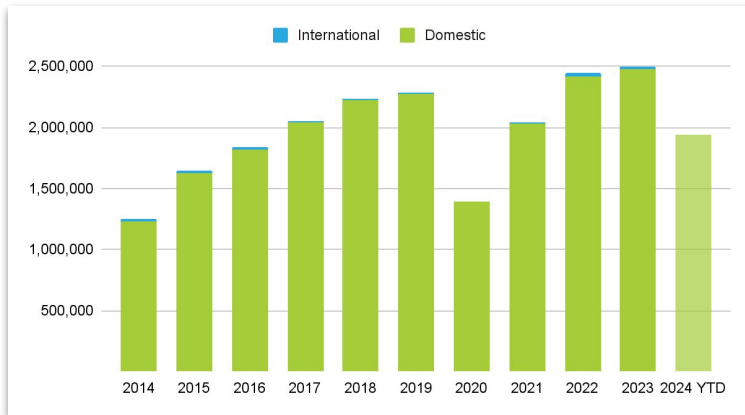

September 2024 PIE Passenger Report

Year-to-date domestic passengers are up 2%. September 2024 passengers were down by 6% over September 2023.

Allegiant announced new service to Savannah, GA beginning November 15th. This brings PIE's total non-stop destinations to 65.

September	Month	Change	YTD Total
Domestic	135,104	-6%	1,935,191
<i>Enplanements</i>	66,378		
<i>Deplanements</i>	68,726		
International	0		0
<i>Enplanements</i>	0		
<i>Deplanements</i>	0		
Total	135,104	-6%	1,935,191

By the Numbers

Passenger History by Year