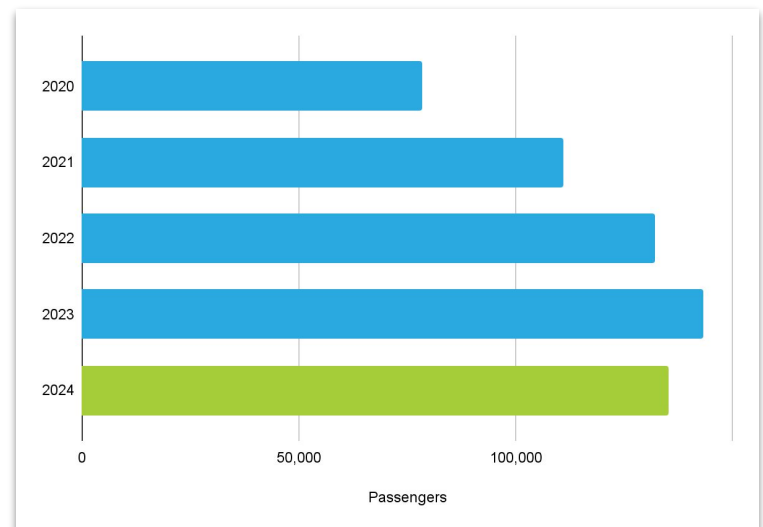

September 2024 PIE Passenger Report

Year-to-date domestic passengers are up 2%. September 2024 passengers were down by 6% over September 2023.

Allegiant announced new service to Savannah, GA beginning November 15th. This brings PIE's total non-stop destinations to 65.

| September | Month | Change | YTD Total |
|----------------------|----------------|------------|------------------|
| Domestic | 135,104 | -6% | 1,935,191 |
| <i>Enplanements</i> | 66,378 | | |
| <i>Deplanements</i> | 68,726 | | |
| International | 0 | | 0 |
| <i>Enplanements</i> | 0 | | |
| <i>Deplanements</i> | 0 | | |
| Total | 135,104 | -6% | 1,935,191 |

By the Numbers

Passenger History by Year

September Passengers: Year Over Year

PIE flies non-stop to over 60 cities. Visit our routes page to see all destinations here.