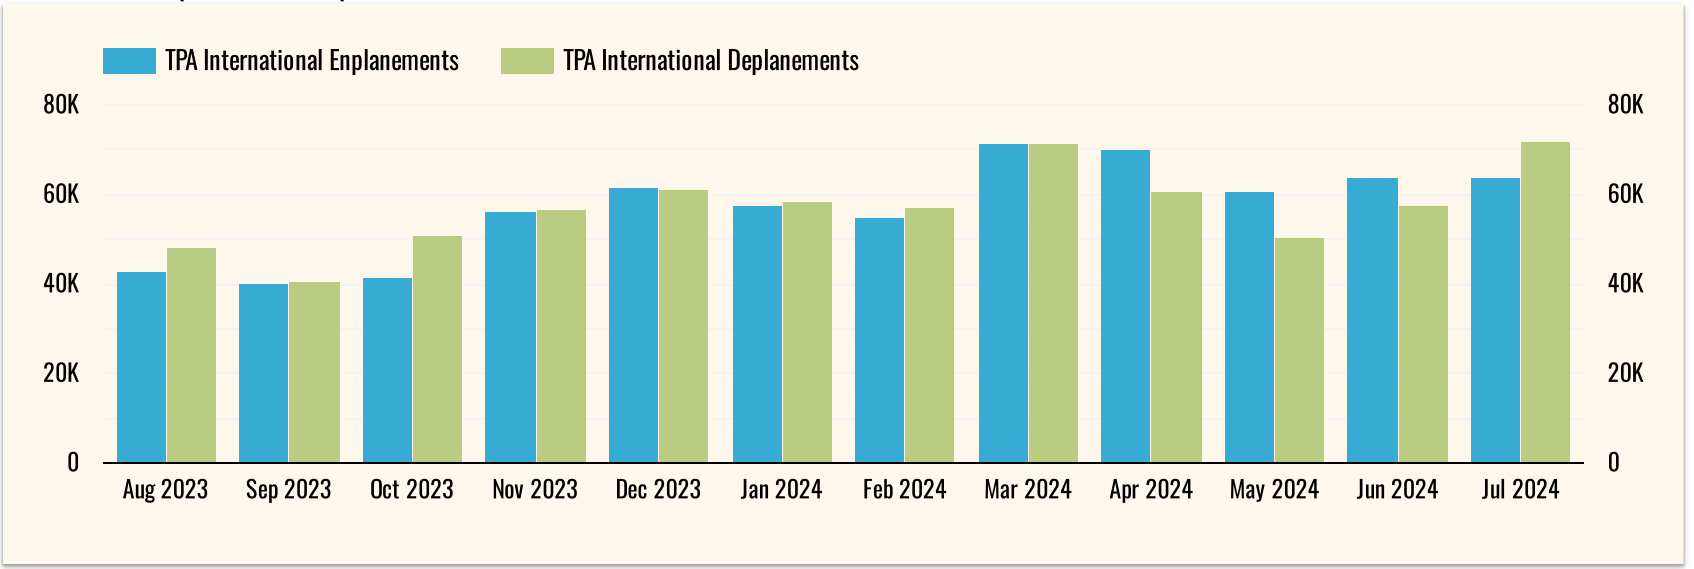

Passenger Report

St. Pete–Clearwater International Airport Data

Domestic Enplanement & Deplanements

International Enplanement & Deplanements

Monthly Enplanement & Deplanement Historical Table

Date (Year Month) ▾	Allegiant Enplanements	Allegiant Deplanements	Domestic Enplanements	Domestic Deplanements	International Enplanements	International Deplanements
Jul 2024	146,428	146,169	147,752	147,516	0	0
Jun 2024	135,458	135,267	136,643	136,413	0	0
May 2024	106,888	104,638	108,225	105,905	0	0
Apr 2024	103,231	91,927	107,286	95,523	0	0
Mar 2024	120,136	121,782	124,537	126,321	0	0
Feb 2024	88,636	93,897	92,289	97,679	0	0
Jan 2024	84,092	86,094	86,725	88,955	0	0

1 - 12 / 12 < >

Passenger Report

Tampa International Airport Data

Domestic Enplanement & Deplanements

International Enplanement & Deplanements

Monthly Enplanement & Deplanement Historical Table

Date (Year Month) ▾	TPA Domestic Enplanements	TPA Domestic Deplanements	TPA International Enplanements	TPA International Deplanements
Jul 2024	997,572	1,001,973	63,751	72,138
Jun 2024	1,005,344	1,005,331	63,736	57,875
May 2024	1,076,326	1,034,003	60,563	50,539
Apr 2024	1,104,785	1,024,406	70,235	60,561
Mar 2024	1,204,013	1,243,632	71,295	71,675
Feb 2024	950,939	985,786	55,108	57,345
Jan 2024	932,641	911,450	57,526	58,642

1 - 12 / 12 < >