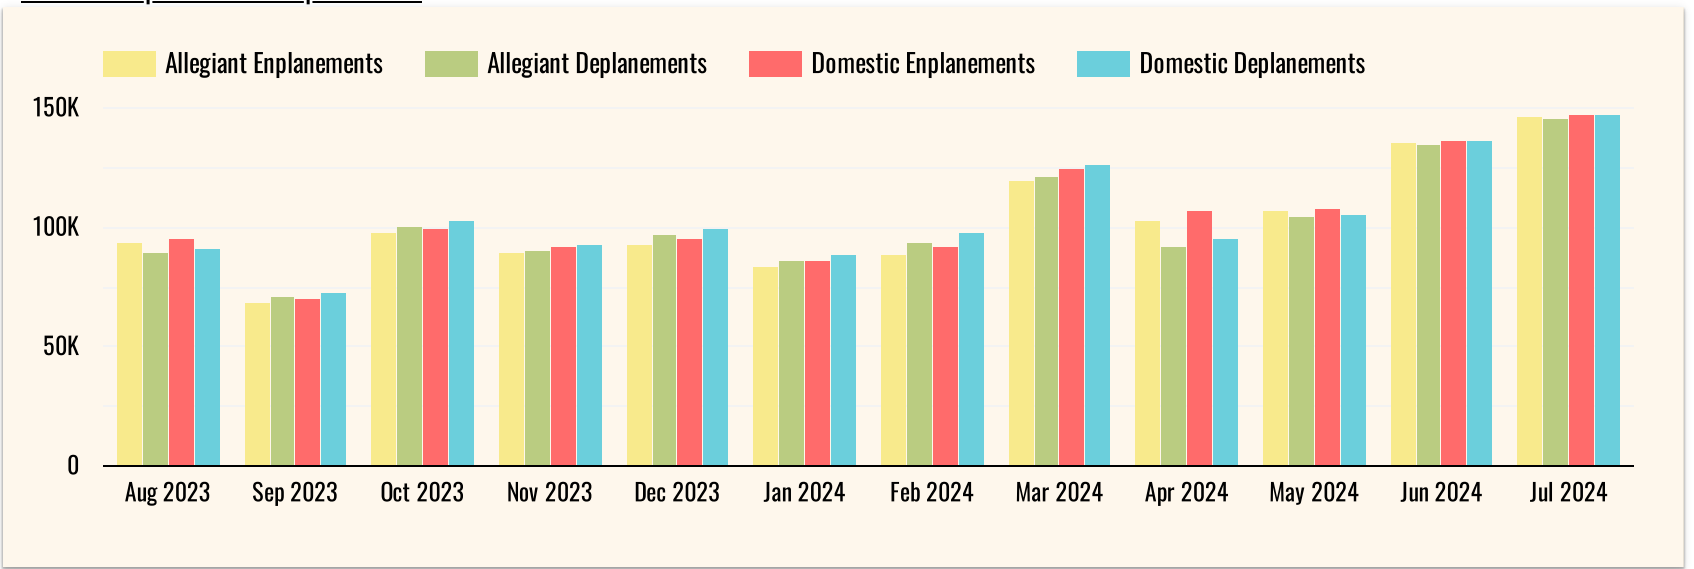

Passenger Report

St. Pete–Clearwater International Airport Data

Domestic Enplanement & Deplanements

International Enplanement & Deplanements

Monthly Enplanement & Deplanement Historical Table

Date (Year Month) ▾	Allegiant Enplanements	Allegiant Deplanements	Domestic Enplanements	Domestic Deplanements	International Enplanements	International Deplanements
Jul 2024	146,428	146,169	147,752	147,516	0	0
Jun 2024	135,458	135,267	136,643	136,413	0	0
May 2024	106,888	104,638	108,225	105,905	0	0
Apr 2024	103,231	91,927	107,286	95,523	0	0
Mar 2024	120,136	121,782	124,537	126,321	0	0
Feb 2024	88,636	93,897	92,289	97,679	0	0
Jan 2024	84,092	86,094	86,725	88,955	0	0

1 - 12 / 12 < >

Passenger Report

Tampa International Airport Data

Domestic Enplanement & Deplanements

International Enplanement & Deplanements

Monthly Enplanement & Deplanement Historical Table

Date (Year Month) ▾	TPA Domestic Enplanements	TPA Domestic Deplanements	TPA International Enplanements	TPA International Deplanements
Jul 2024	997,572	1,001,973	63,751	72,138
Jun 2024	1,005,344	1,005,331	63,736	57,875
May 2024	1,076,326	1,034,003	60,563	50,539
Apr 2024	1,104,785	1,024,406	70,235	60,561
Mar 2024	1,204,013	1,243,632	71,295	71,675
Feb 2024	950,939	985,786	55,108	57,345
Jan 2024	932,641	911,450	57,526	58,642