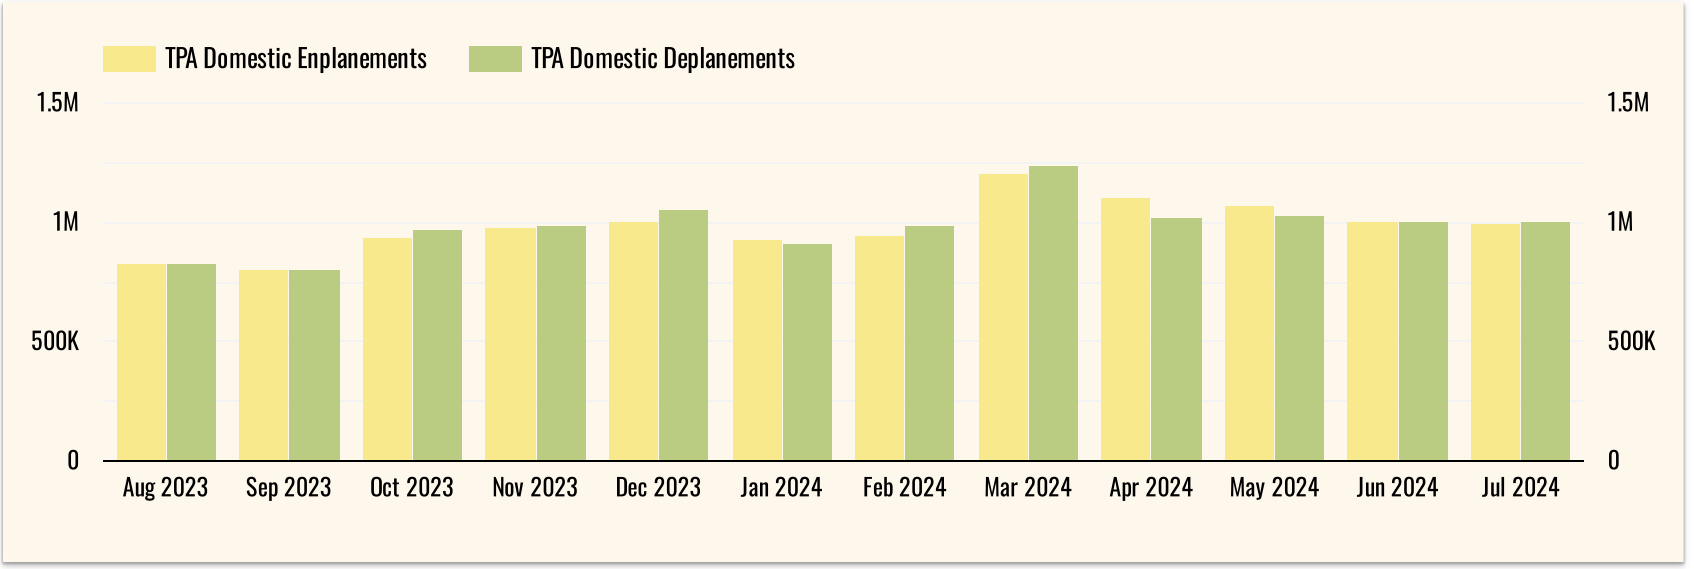

Passenger Report

St. Pete–Clearwater International Airport Data

Domestic Enplanement & Deplanements

International Enplanement & Deplanements

Monthly Enplanement & Deplanement Historical Table

Date (Year Month) ▾	Allegiant Enplanements	Allegiant Deplanements	Domestic Enplanements	Domestic Deplanements	International Enplanements	International Deplanements
Jul 2024	146,428	146,169	147,752	147,516	0	0
Jun 2024	135,458	135,267	136,643	136,413	0	0
May 2024	106,888	104,638	108,225	105,905	0	0
Apr 2024	103,231	91,927	107,286	95,523	0	0
Mar 2024	120,136	121,782	124,537	126,321	0	0
Feb 2024	88,636	93,897	92,289	97,679	0	0
Jan 2024	84,092	86,094	86,725	88,955	0	0

1 - 12 / 12 < >

Passenger Report

Tampa International Airport Data

Domestic Enplanement & Deplanements

International Enplanement & Deplanements

Monthly Enplanement & Deplanement Historical Table

Date (Year Month) ▾	TPA Domestic Enplanements	TPA Domestic Deplanements	TPA International Enplanements	TPA International Deplanements
Jul 2024	997,572	1,001,973	63,751	72,138
Jun 2024	1,005,344	1,005,331	63,736	57,875
May 2024	1,076,326	1,034,003	60,563	50,539
Apr 2024	1,104,785	1,024,406	70,235	60,561
Mar 2024	1,204,013	1,243,632	71,295	71,675
Feb 2024	950,939	985,786	55,108	57,345
Jan 2024	932,641	911,450	57,526	58,642