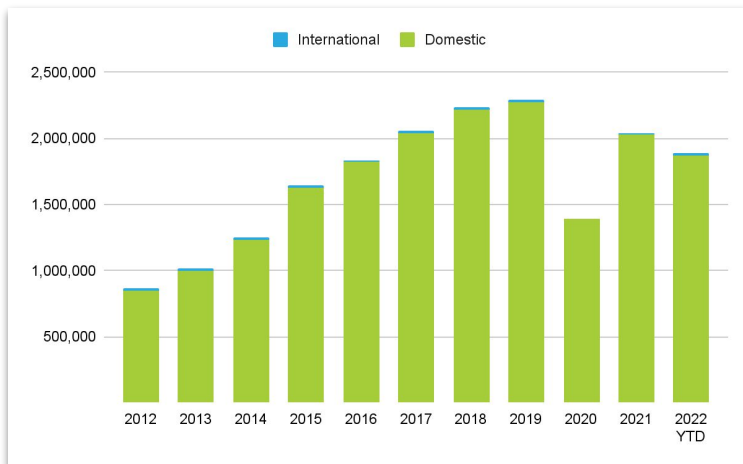

September 2022 Passenger Report

September 2022 - Another record and 19% Increase over September 2021

September continued the monthly passenger record breaking increases over 2021. All time monthly records have been set for the past 7 months (March- September). Year-to-date PIE is up 27%.

PIE serves 65 non-stop destinations. For more information, visit fly2pie.com

September	Month	Increase	YTD Total
Domestic	131,313	18%	1,868,339
<i>Enplanements</i>	65,776		
<i>Deplanements</i>	65,537		
International	767		17,035
<i>Enplanements</i>	386		
<i>Deplanements</i>	381		
Total	132,080	19%	1,885,374

By the Numbers

Passenger History by Year