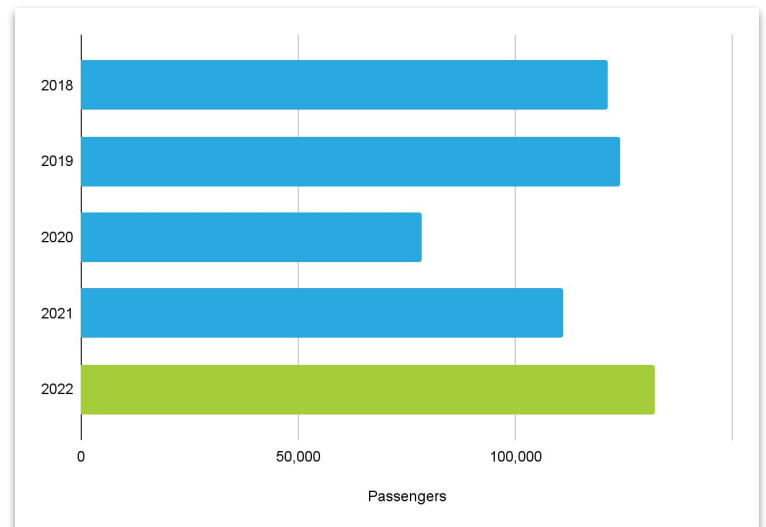

September 2022 Passenger Report

September 2022 - Another record and 19% Increase over September 2021

September continued the monthly passenger record breaking increases over 2021. All time monthly records have been set for the past 7 months (March- September). Year-to-date PIE is up 27%.

PIE serves 65 non-stop destinations. For more information, visit fly2pie.com

September	Month	Increase	YTD Total
Domestic	131,313	18%	1,868,339
<i>Enplanements</i>	65,776		
<i>Deplanements</i>	65,537		
International	767		17,035
<i>Enplanements</i>	386		
<i>Deplanements</i>	381		
Total	132,080	19%	1,885,374

By the Numbers

Passenger History by Year

September Passengers: Year Over Year

PIE flies non-stop to 65 cities. Visit our routes page to see all destinations here.