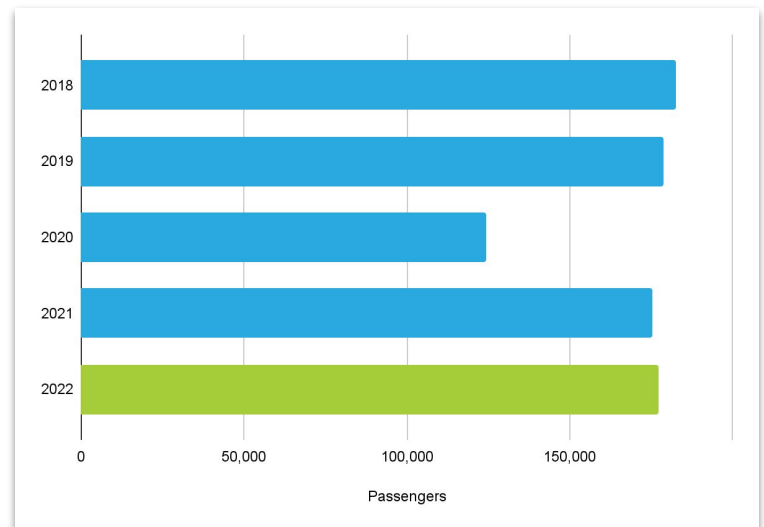

September Passengers: Year Over Year

PIE flies non-stop to 65 cities. Visit our routes page to see all destinations here.