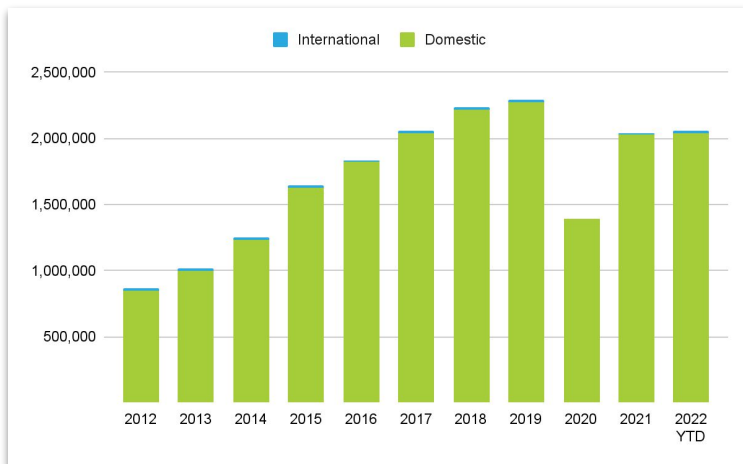

October 2022 Passenger Report

October 2022 - Year-to-Date Passengers surpass 2021 with two months to go!

October continued the monthly passenger increases over 2021. Year-to-date passengers have already surpassed all of 2021 and we are up year-to date 24%.

PIE serves 65 non-stop destinations. For more information, visit fly2pie.com

October	Month	Increase	YTD Total
Domestic	174,582	0%	2,042,921
<i>Enplanements</i>	84,280		
<i>Deplanements</i>	90,302		
International	2,489		19,524
<i>Enplanements</i>	1,079		
<i>Deplanements</i>	1,410		
Total	177,071	1%	2,062,445

By the Numbers

Passenger History by Year