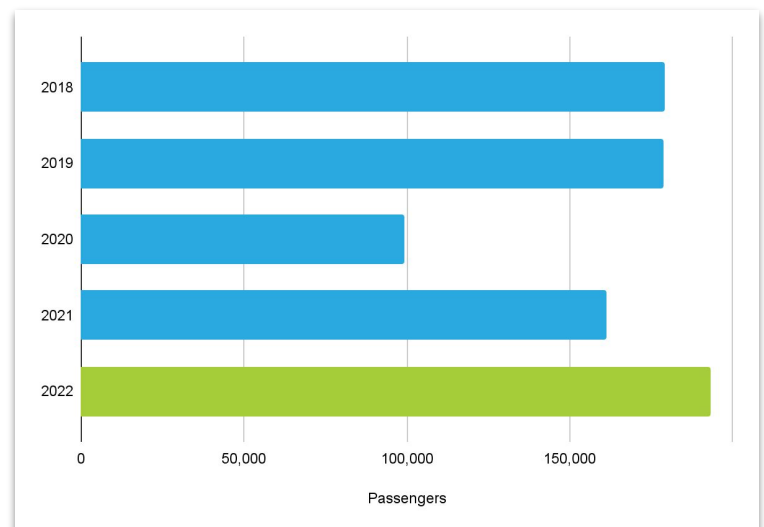

August Passengers: Year Over Year

PIE flies non-stop to 65 cities. Visit our routes page to see all destinations here.