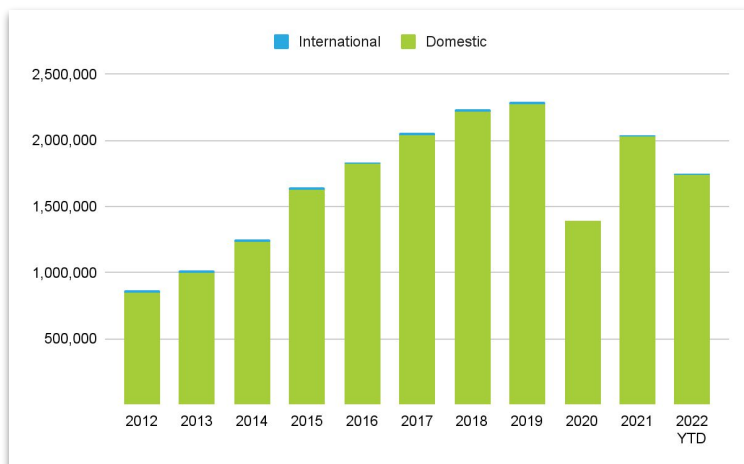

August 2022 Passenger Report

August 2022 - Another Record! Six monthly records in a row!

August 2022 breaks another PIE record as the biggest August in our history with 193,073 passengers, breaking the August monthly record. Year-to-date we are up 28%. August 2022 was an increase of 20% over August 2021 and marks the sixth consecutive month (March-August) to break our monthly records.

PIE serves 65 non-stop destinations. For more information, visit fly2pie.com

August	Month	Increase	YTD Total
Domestic	191,964	19%	1,545,062
<i>Enplanements</i>	98,122		
<i>Deplanements</i>	93,842		
International	1,109		15,159
<i>Enplanements</i>	536		
<i>Deplanements</i>	573		
Total	193,073	20%	1,560,221

By the Numbers

Passenger History by Year