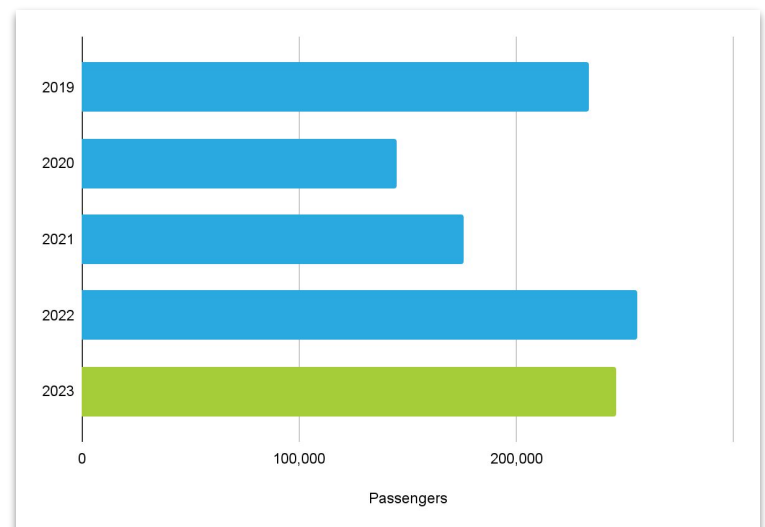

March 2023 PIE Passenger Report

March 2023 - 11% increase over 2022

Year-to-date passengers are up 8% over 2022. March 2023 domestic passengers decreased by 4% over March 2022 and international passengers increased by 24%.

March	Month	Increase	YTD Total
Domestic	240,811	-4%	600,909
<i>Enplanements</i>	118,607		
<i>Deplanements</i>	122,204		
International	4,765	24%	12,364
<i>Enplanements</i>	2,402		
<i>Deplanements</i>	2,363		
Total	245,576	-4%	613,273

By the Numbers

Passenger History by Year

March Passengers: Year Over Year

PIE flies non-stop to 63 cities. Visit our routes page to see all destinations here.