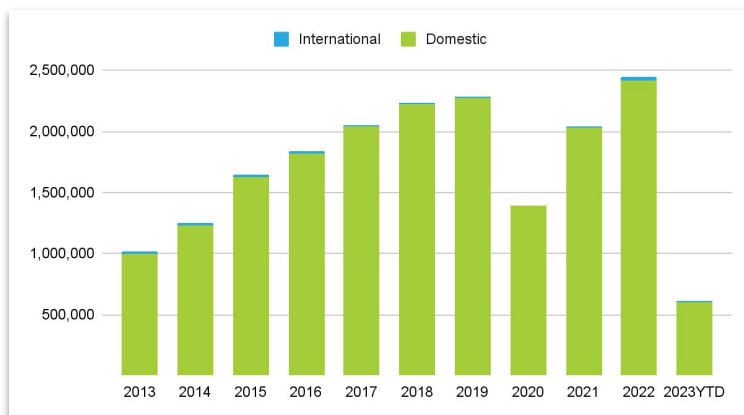

March 2023 PIE Passenger Report

March 2023 - 11% increase over 2022

Year-to-date passengers are up 8% over 2022. March 2023 domestic passengers decreased by 4% over March 2022 and international passengers increased by 24%.

March	Month	Increase	YTD Total
Domestic	240,811	-4%	600,909
<i>Enplanements</i>	118,607		
<i>Deplanements</i>	122,204		
International	4,765	24%	12,364
<i>Enplanements</i>	2,402		
<i>Deplanements</i>	2,363		
Total	245,576	-4%	613,273

By the Numbers

Passenger History by Year