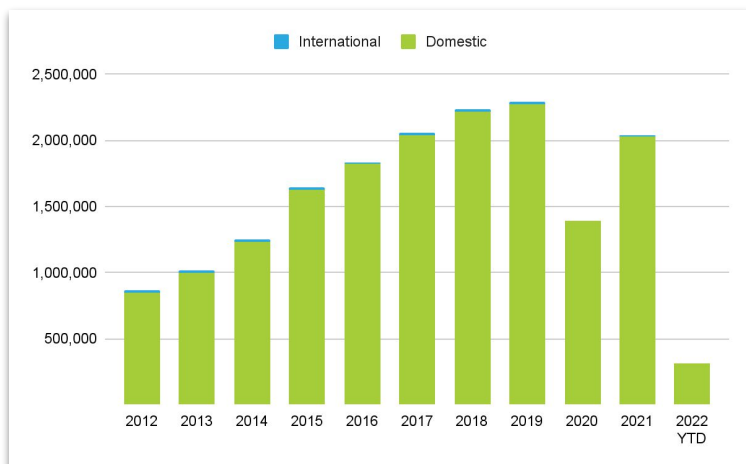

February 2022 Passenger Report

February 2022 - 49% Increase

February 2022 passengers increased 49% over February 2021.

Allegiant begins service to two new destinations in March - Clarksburg, WV and Akron-Canton, OH. PIE now has 65 non-stop destinations. For more information, visit fly2pie.com

February	MONTH	INCREASE	YTD TOTAL
Domestic	167,886	47%	311,300
<i>Enplanements</i>	<i>80,579</i>		
<i>Deplanements</i>	<i>87,307</i>		
International	1,921		2,976
<i>Enplanements</i>	<i>708</i>		
<i>Deplanements</i>	<i>1,213</i>		
TOTAL	169,807	49%	314,276

By the Numbers

Passenger History by Year