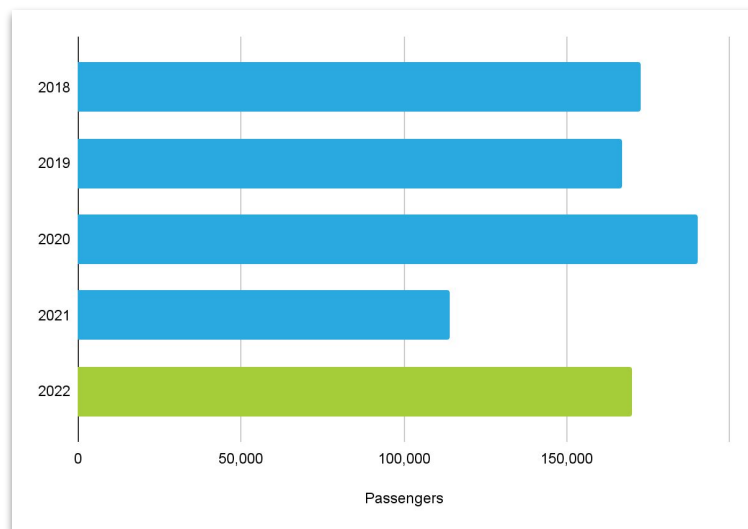

February 2022 Passenger Report

February 2022 - 49% Increase

February 2022 passengers increased 49% over February 2021.

Allegiant begins service to two new destinations in March - Clarksburg, WV and Akron-Canton, OH. PIE now has 65 non-stop destinations. For more information, visit fly2pie.com

February	MONTH	INCREASE	YTD TOTAL
Domestic	167,886	47%	311,300
<i>Enplanements</i>	<i>80,579</i>		
<i>Deplanements</i>	<i>87,307</i>		
International	1,921		2,976
<i>Enplanements</i>	<i>708</i>		
<i>Deplanements</i>	<i>1,213</i>		
TOTAL	169,807	49%	314,276

By the Numbers

Passenger History by Year

February Passengers: Year Over Year

PIE flies non-stop to 65 cities. Visit our routes page to see all destinations here.